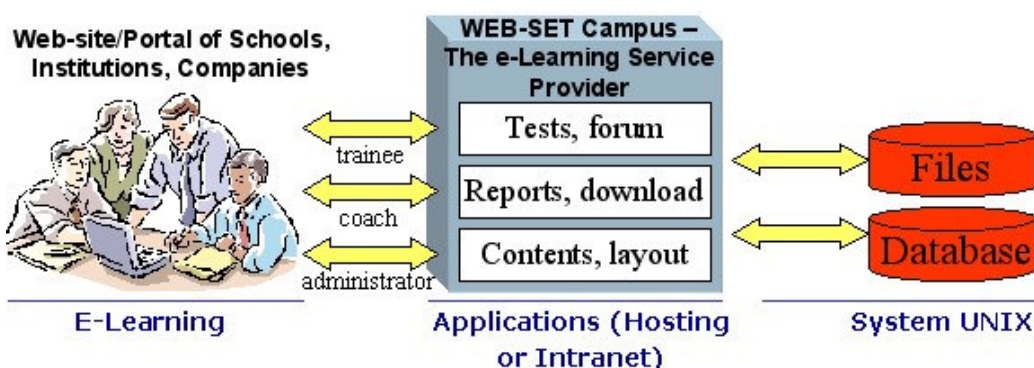

Click & Learn

The web is an extremely powerful tool to communicate and access information and will become the best vehicle for delivering individual training and assessments. To help training lessons, WEB-SET created a revolutionary platform called WEB-SET Campus that offers a new learning experience beyond the classroom.

Knowledge Transfer and Education

The technology given by WEB-SET provides a unique platform with e-learning tools to support a full range of teaching and learning styles, while making the most intelligent and efficient use of an institution's intellectual and technical resources. It is possible to monitor the results of students and refine the learning experience by analysing the online reporting.

Cost structure efficiencies

WEB-SET Campus is designed to allow coaches to develop and manage course with a very intuitive and user friendly environment. WEB-SET can be easily integrated with your web-site in few minutes, eliminating the need to purchase expensive applications to deliver content and information.

Available Anytime, Anywhere, Anyone

The real power of the web is the information that flows through the network and can be accessed by anyone. WEB-SET offers a wide range of e-learning applications including content management, interactive forum, self tests, surveys and quizzes.